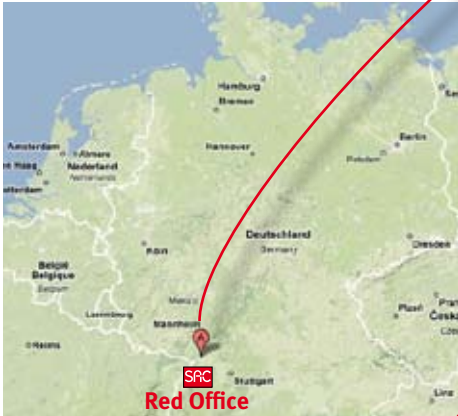

How to find us

Powered by Google Maps Deutschland

Powered by Google Maps Deutschland

Powered by Google Maps Deutschland

By car (coming from the motorway A5):

- Leave the motorway A5 at the Karlsruhe-Durlach (44) exit in direction B10 Karlsruhe and drive on Durlacher Allee.
- Drive straight on Durlacher Allee for ca. 3 km.
- Turn right at fifth traffic light in direction Wildparkstadion. You are now located on the Adenauerring.
- Stay for ca. 2.7 km on the Adenauerring and drive straight on at the stadium's traffic light.
- Turn right at the next crossroads in direction Neureut. You are now located on the Willy Brandt Allee.
- Drive straight on the Willy Brandt Allee/Linkenheimer Landstraße for ca. 1.7 km.
- Turn left at the third traffic light (at the crossing after the ARAL petrol station) into the Neureuter Querallee and follow the road up to the roundabout.
- Leave the roundabout at the third exit and drive straight on the Alte Kreisstraße for ca. 100 m.
- Turn left into the street Am Hubengut and drive until the end of the road. In front of you, the Red Office is located, the headquarter of the SAC GmbH.

By train:

- Take a tram at the central station to Europaplatz.
- Take the bus no. 73 to Neureut, bus stop Am Hubengut.
- Follow the footway which runs across the street. The next crossway is Am Sandfeld. Please turn left and you will reach the Red Office, the headquarter of the SAC GmbH.