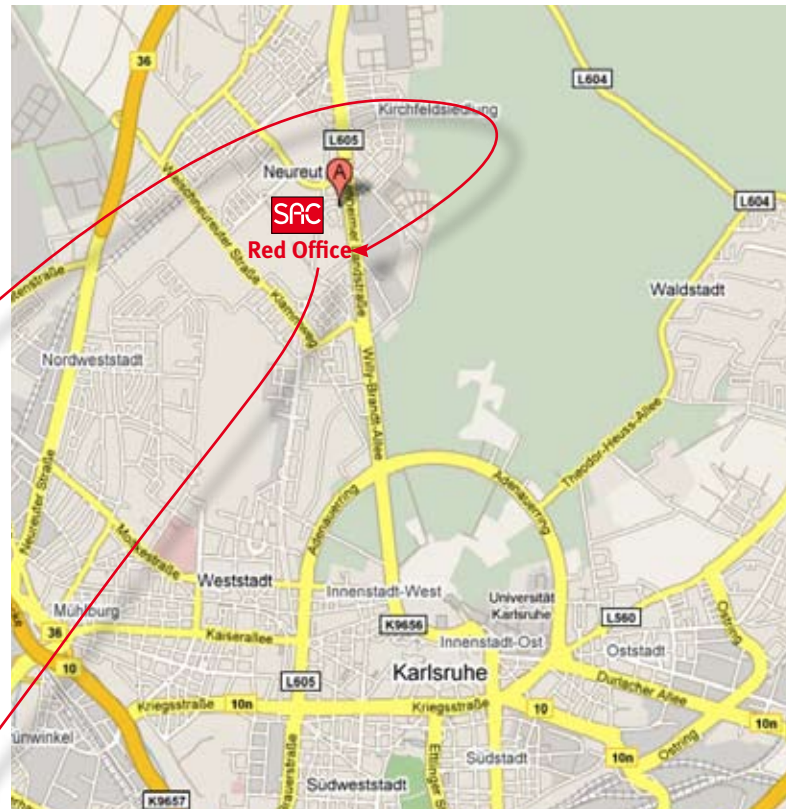

How to find us

Powered by Google Maps Deutschland

Powered by Google Maps Deutschland

Powered by Google Maps Deutschland

By car (coming from the motorway A5):

- Leave the motorway A5 at the Karlsruhe-Durlach (44) exit in direction B10 Karlsruhe and drive on Durlacher Allee.
- Drive straight on Durlacher Allee for ca. 3 km.
- Turn right at fifth traffic light in direction Wildparkstadion. You are now located on the Adenauerring.
- Stay for ca. 2.7 km on the Adenauerring and drive straight on at the stadium's traffic light.
- Turn right at the next crossroads in direction Neureut. You are now located on the Willy Brandt Allee.
- Drive straight on the Willy Brandt Allee/Linkenheimer Landstraße for ca. 1.7 km.
- Turn left at the third traffic light (at the crossing after the ARAL petrol station) into the Neureuter Querallee and follow the road up to the roundabout.
- Leave the roundabout at the third exit and drive straight on the Alte Kreisstraße for ca. 100 m.
- Turn left into the street Am Hubengut and drive until the end of the road. In front of you, the Red Office is located, the headquarter of the SAC GmbH.

By train:

- Take a tram at the central station to Europaplatz.
- Take the bus no. 73 to Neureut, bus stop Am Hubengut.
- Follow the footway which runs across the street. The next crossway is Am Sandfeld. Please turn left and you will reach the Red Office, the headquarter of the SAC GmbH.